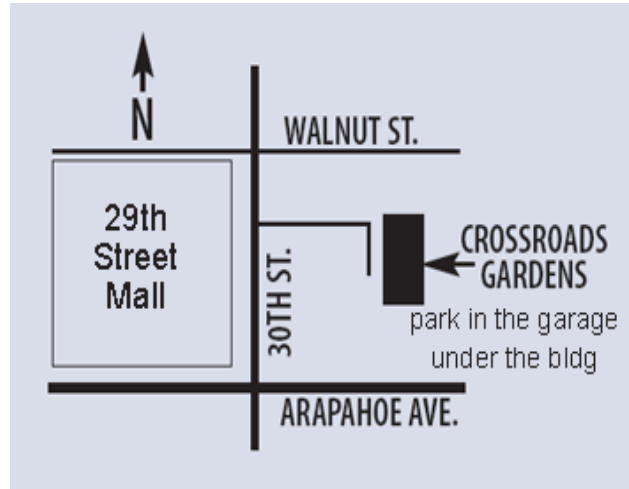

**Please Print These Directions**

**Boulder Therapeutics: Boulder & Broomfield**

**Directions to our Boulder Office: 303-444-1171**

1800 30th Street, Suite #215  
Boulder, CO 80301  
(in Pace Physical Therapy)

---

Located off 30th Street in the Crossroads Gardens Building (just East of the Sussex One Bldg in the shared parking lot). Entrance is the 1st driveway North of the Jiffy Lube station between Arapahoe & Walnut. Drive over the speed bumps, turn right behind the 4 story Sussex One bldg and then left to park under the Crossroads Gardens building in the garage. We're across from the 29th Street Mall. (This is a little tricky to find)

---

**Directions to our Broomfield Office: 303-467-2288**

11575 Main Street, Suite #100  
Broomfield, CO 80020  
(in Impact Sports Performance)

---

Located on the west side of Main Street in the Broomfield Corporate Center (about 2 miles north of the AMC Westminster Promenade or Dave & Busters or Westin Hotel in Westminster). We're at the south-east corner of the northernmost building on Main St. between 112th & 116<sup>th</sup>. Look for the Impact Sports Performance sign.