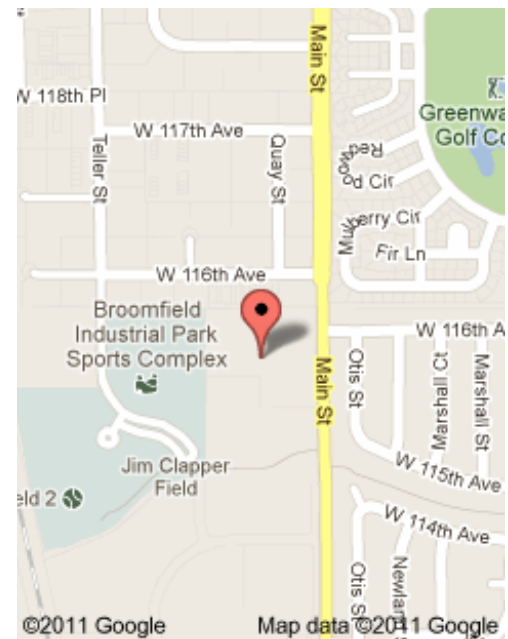

**Please Print These Directions**

**Boulder Therapeutics: Boulder & Broomfield**

**Directions to our Boulder Office: 303-444-1171**

1800 30th Street, Suite #215  
Boulder, CO 80301  
(in Pace Physical Therapy)

---

Located off 30th Street in the Crossroads Gardens Building (just East of the Sussex One Bldg in the shared parking lot). Entrance is the 1st driveway North of the Jiffy Lube station between Arapahoe & Walnut. Drive over the speed bumps, turn right behind the 4 story Sussex One bldg and then left to park under the Crossroads Gardens building in the garage. We're across from the 29th Street Mall. (This is a little tricky to find)

---

**Directions to our Broomfield Office: 303-467-2288**

11575 Main Street, Suite #100  
Broomfield, CO 80020  
(in Impact Sports Performance)

---

Located on the west side of Main Street in the Broomfield Corporate Center (about 2 miles north of the AMC Westminster Promenade or Dave & Busters or Westin Hotel in Westminster). We're at the south-east corner of the northernmost building on Main St. between 112th & 116<sup>th</sup>. Look for the Impact Sports Performance sign.